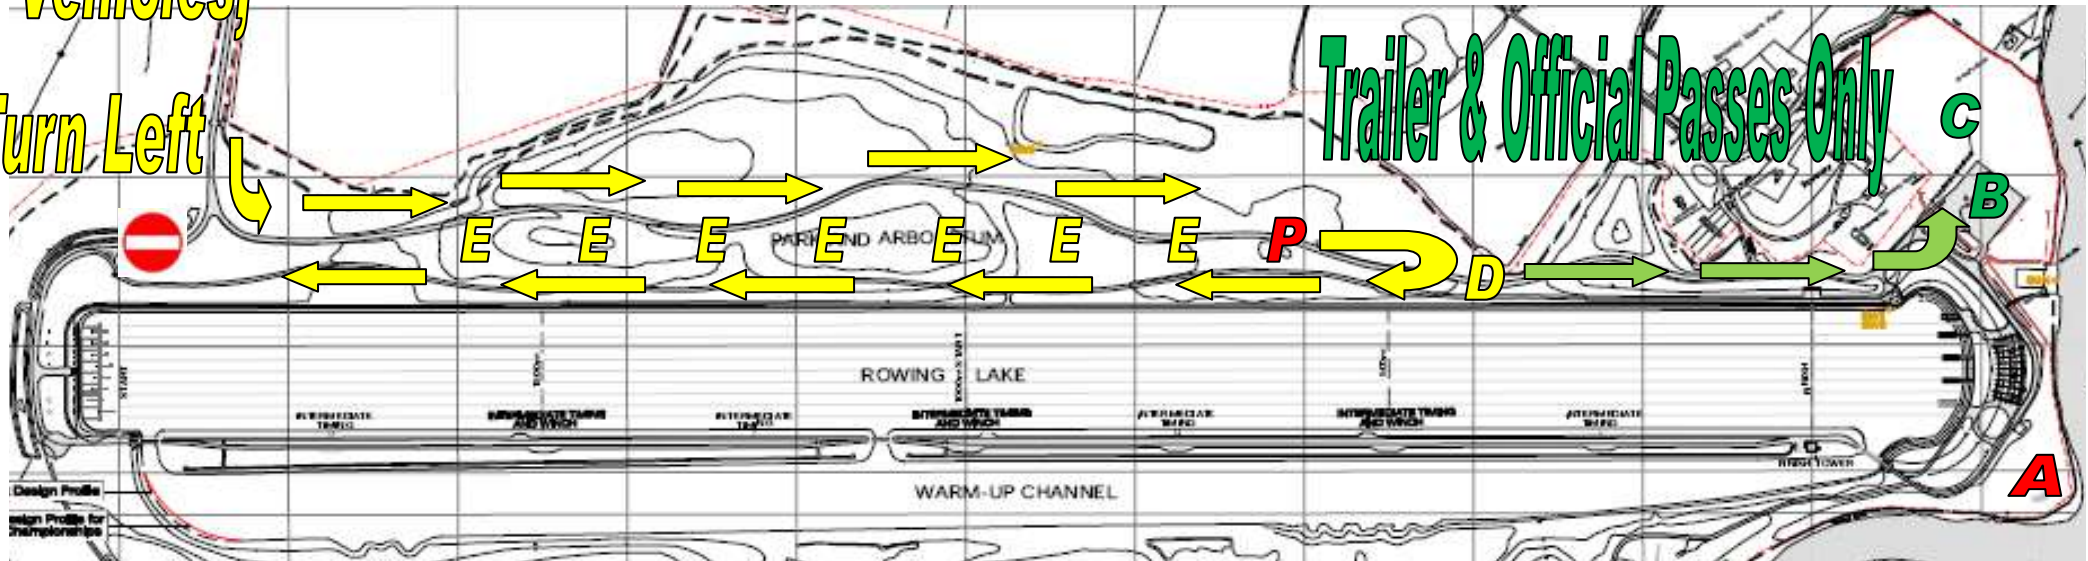

CAR PARKING AND SITE GUIDANCE 2009

All Vehicles,
Turn Left

Trailer & Official Passes Only

- A** Regatta Officials Parking
- B** Coaches and Motorcycles
- C** Trailers and Towing Vehicles
- D** Disabled and Gazebo
- E** General Parking
- P** Entry Control Gate

The main site entrance shall be marshal controlled; if you have a pass please have it ready as you enter. All traffic will turn left to the Entry Control Gate.

Competing clubs will be sent enough passes for all competitors **as long as you car share**. All vehicles without a pass will be charged £10 entry.

Parking on the tarmac roadway is strictly forbidden unless specifically asked to do so by the organisers. Please take your litter home with you or use one of the bins provided. Dorney Lake does not permit any BBQs on site.